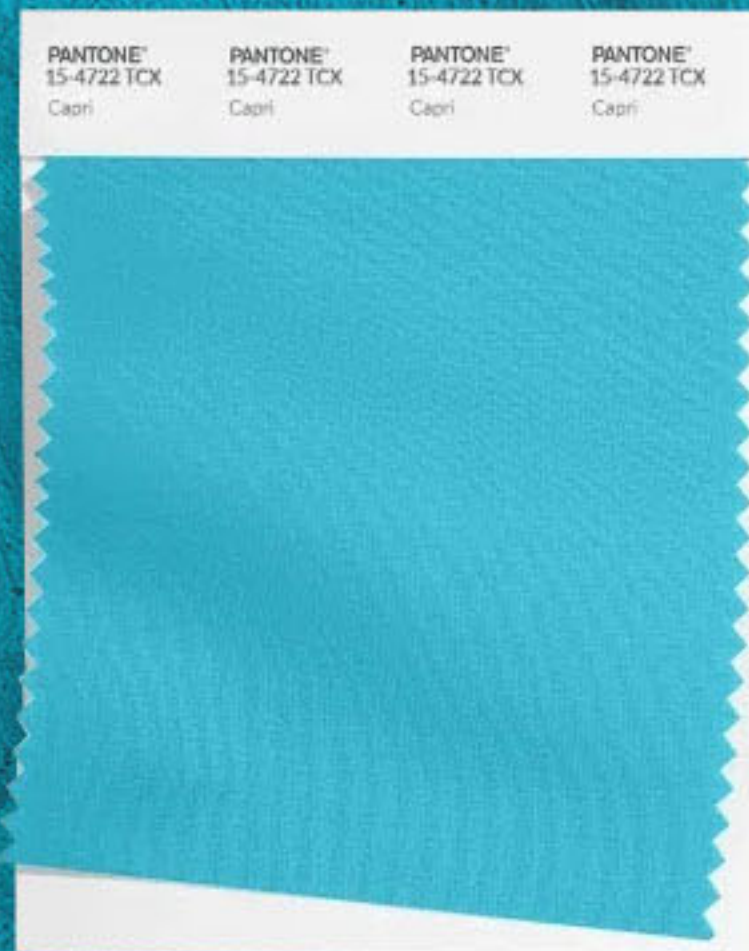

Capri
RALTON