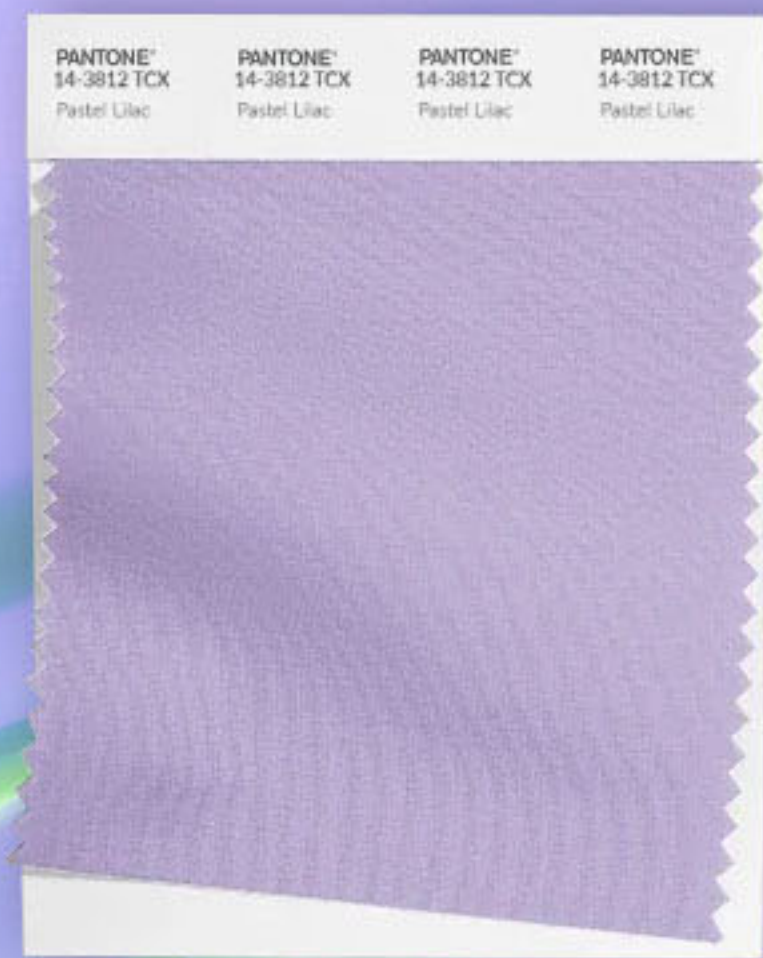

RALTON COLORS INSPIRED BY FASHIONWEEK

RALTON

Burnished Lilac
 RALTON

241106
 With Gold

47811030	47812030	47814030	47816030	47818030	47818030	47834030	47826030	47826030	47823030	47824030
47811133	47812143	47814277	47816113	47818277	47834277	47826277	47826277	47823211	47824111	47835277